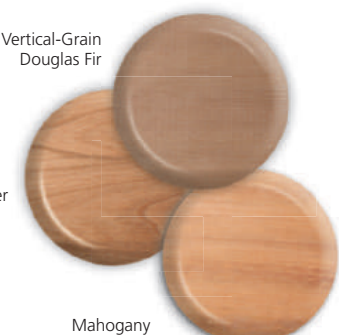

Exteriors

Metal-clad-wood exteriors are available with 41 color finishes, three copper clad finishes, or a clear, satin-anodized finish for an industrial look; factory-primed wood exteriors come in three optional wood species.

Juniper – uniquely attractive
The swirly woodgrain gives each door a customized look.

Premium Wood Windows and Patio Doors

Premium Wood Silestone EX windows and patio doors add style and substance to your project. They are built from AuraLast wood for lasting beauty, and each comes standard with energy efficient Low-E or optional LoE³-366 glass. Options include 9 popular clad colors and 9 optional interior finishes.

AuraLast, JELD-WEN's proprietary, water-based, vacuum-pressure process is free of volatile organic compounds.

In addition, we offer three optional wood species for Custom Wood interiors and two optional species for exteriors.

Wood Options

JELD-WEN wood windows and patio doors are built from solid pine AuraLast® wood.

Vertical-Grain Douglas Fir

Knotty Alder

Mahogany

Styles

Awning, casement, double-hung, horizontal gliding, radius and geometric windows, and sliding or swinging patio doors are all available in a range of standard or custom sizes.